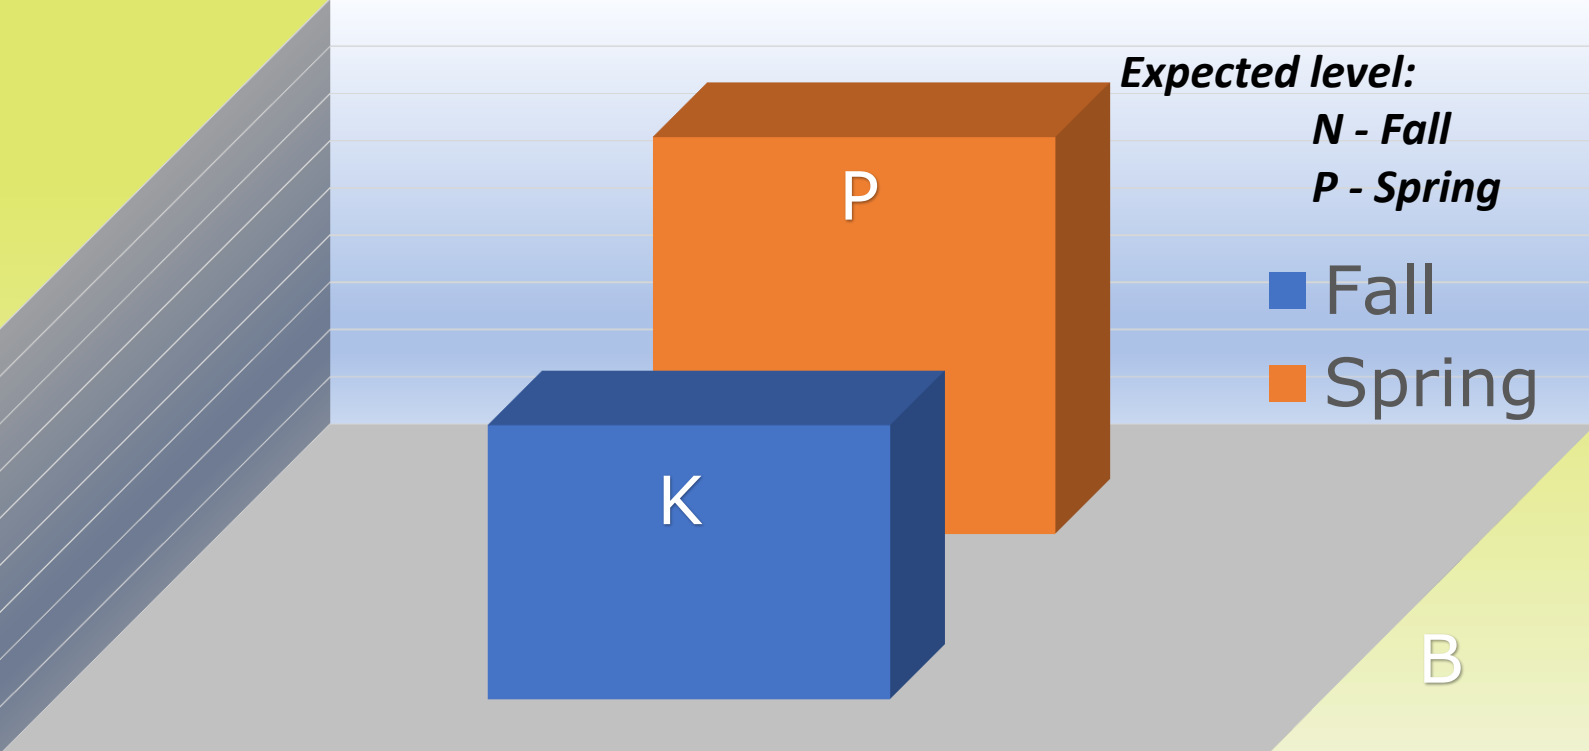

20 students
Class 1

21 Students
Class 2

16 Students
Class 3

3rd Grade Classroom

F&P Gains with EBLL

Class Average 2020-21 (COVID year with hybrid instruction)

20 students
5 IEP