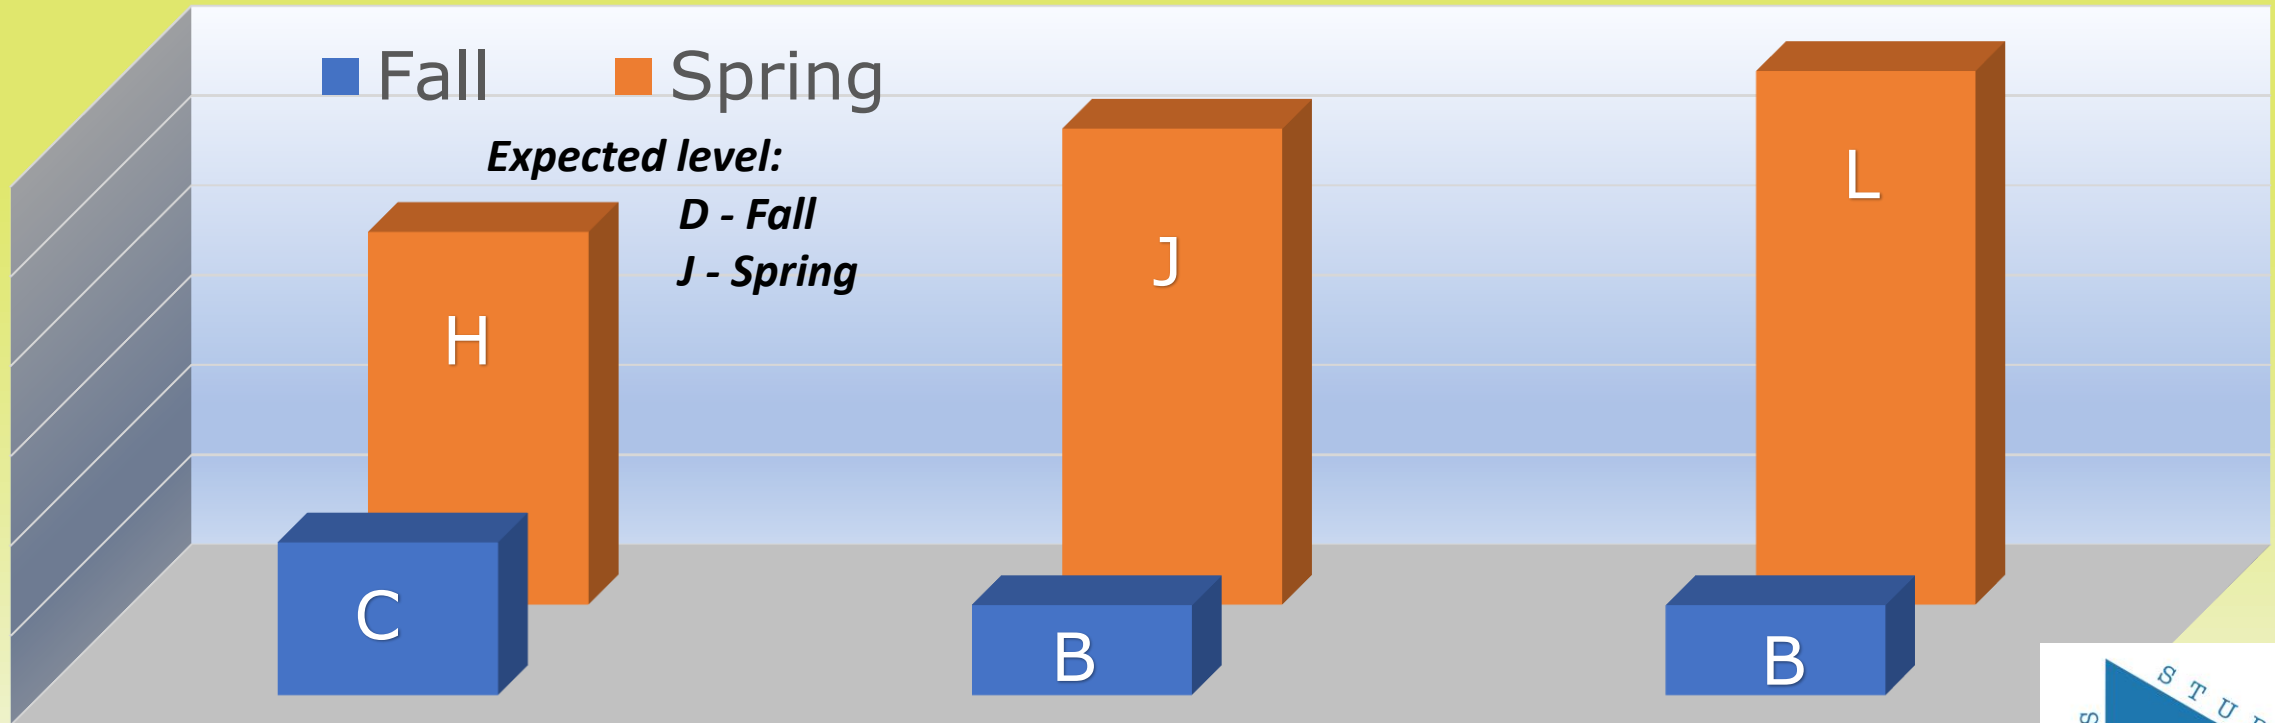

Kindergarten Classroom F&P Gains with EBLL

Class Average 2020-21 (COVID year with hybrid instruction)

17 Students

1st Grade Classroom F&P Gains with EBLL

Class Average 2020-21 (COVID year with hybrid instruction)

20 students
Class 1

21 Students
Class 2

16 Students
Class 3

3rd Grade Classroom

F&P Gains with EBLL

Class Average 2020-21 (COVID year with hybrid instruction)

20 students
5 IEP