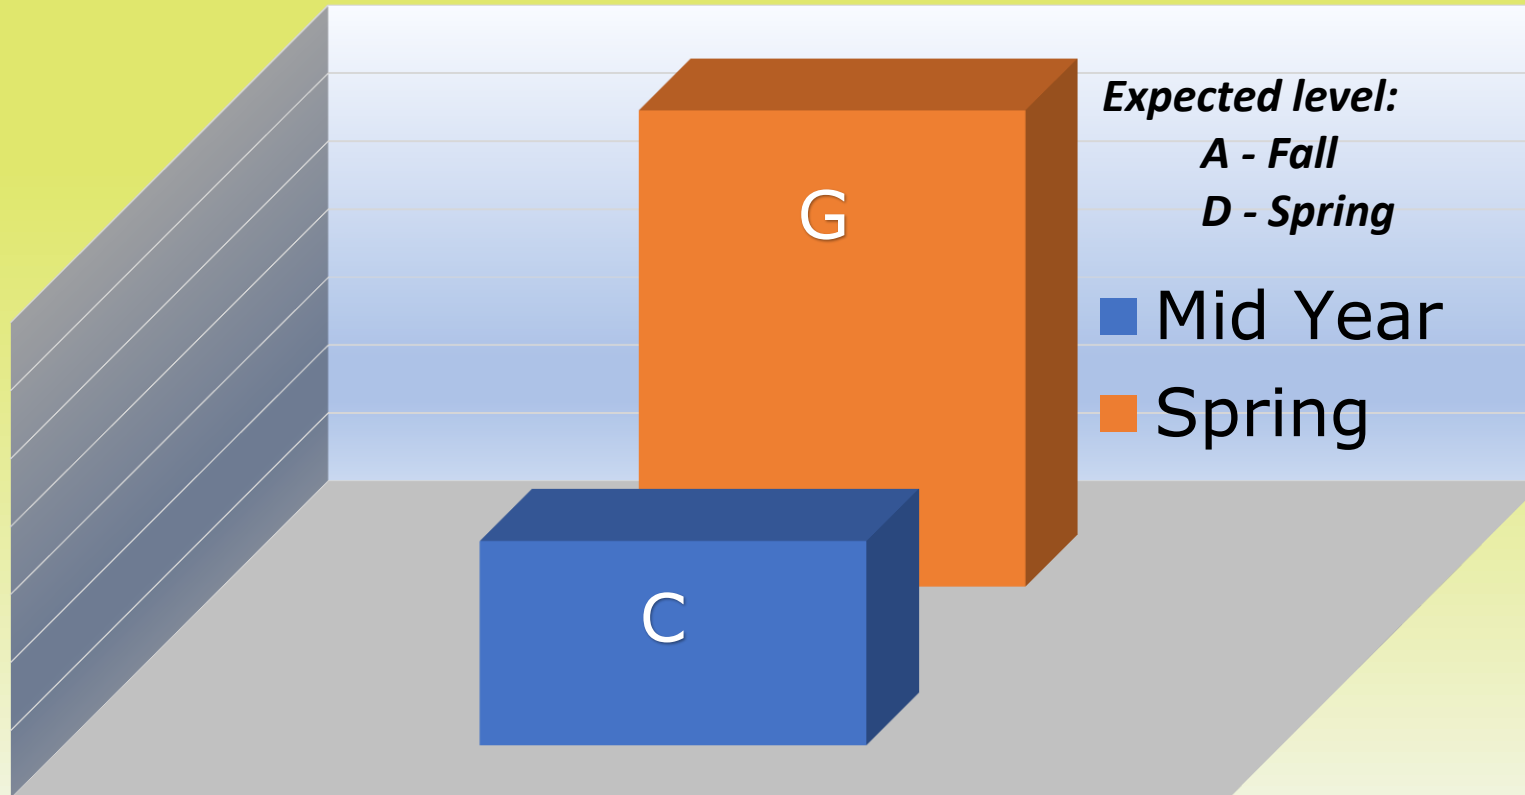

Kindergarten Classroom F&P Gains with EBLL

Class Average 2020-21 (COVID year with hybrid instruction)

17 Students

1st Grade Classroom F&P Gains with EBLL

Class Average 2020-21 (COVID year with hybrid instruction)

20 students
Class 1

21 Students
Class 2

16 Students
Class 3

3rd Grade Classroom

F&P Gains with EBLL

Class Average 2020-21 (COVID year with hybrid instruction)

20 students
5 IEP